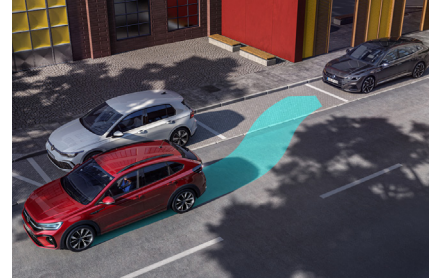

Taigo R-Line (in addition to Life)

Interior Equipment

- » Sports comfort seats in front with lumbar support
- » Seat trim covers in fabric "R-Line"
- » Decorative inserts in "Grey Anodized Matte"
- » Pedals in brushed stainless steel
- » Carpet mats in front and rear in recycled material
- » Scuff plates in front with R-Line logo
- » Ambient lighting
- » Interior lighting in footwell
- » Black headliner in recycled material

Exterior Equipment

- » 17" 'Valencia' alloy wheels in Galvano Grey incl. wheel locks with extended anti-theft protection
- » Front fog lamps and cornering light
- » 'R-Line'-specific bumpers
- » Privacy glass for rear side windows and rear window

Functional Equipment

- » 8" "Ready 2 Discover" infotainment system with a clear glass screen and 6 speakers
- » Diversity antenna for FM reception
- » App Connect incl. Wireless App Connect for Apple Car Play and Android Auto
- » LED taillights
- » Travel Assist
- » Adaptive Cruise Control system incl. speed limiter and Autonomous Emergency Braking
- » Autonomous Emergency Braking Front Assist for ,
- » Park dista

Note: The above images show optional 18" 'Misano' alloy wheels

The above specifications are for information purposes only as our products are continually updated and changes may be made to the specifications at any time. If you require any specific feature, you must consult your local dealer who is regularly updated with any change in specification. Specifications are subject to change without notice.